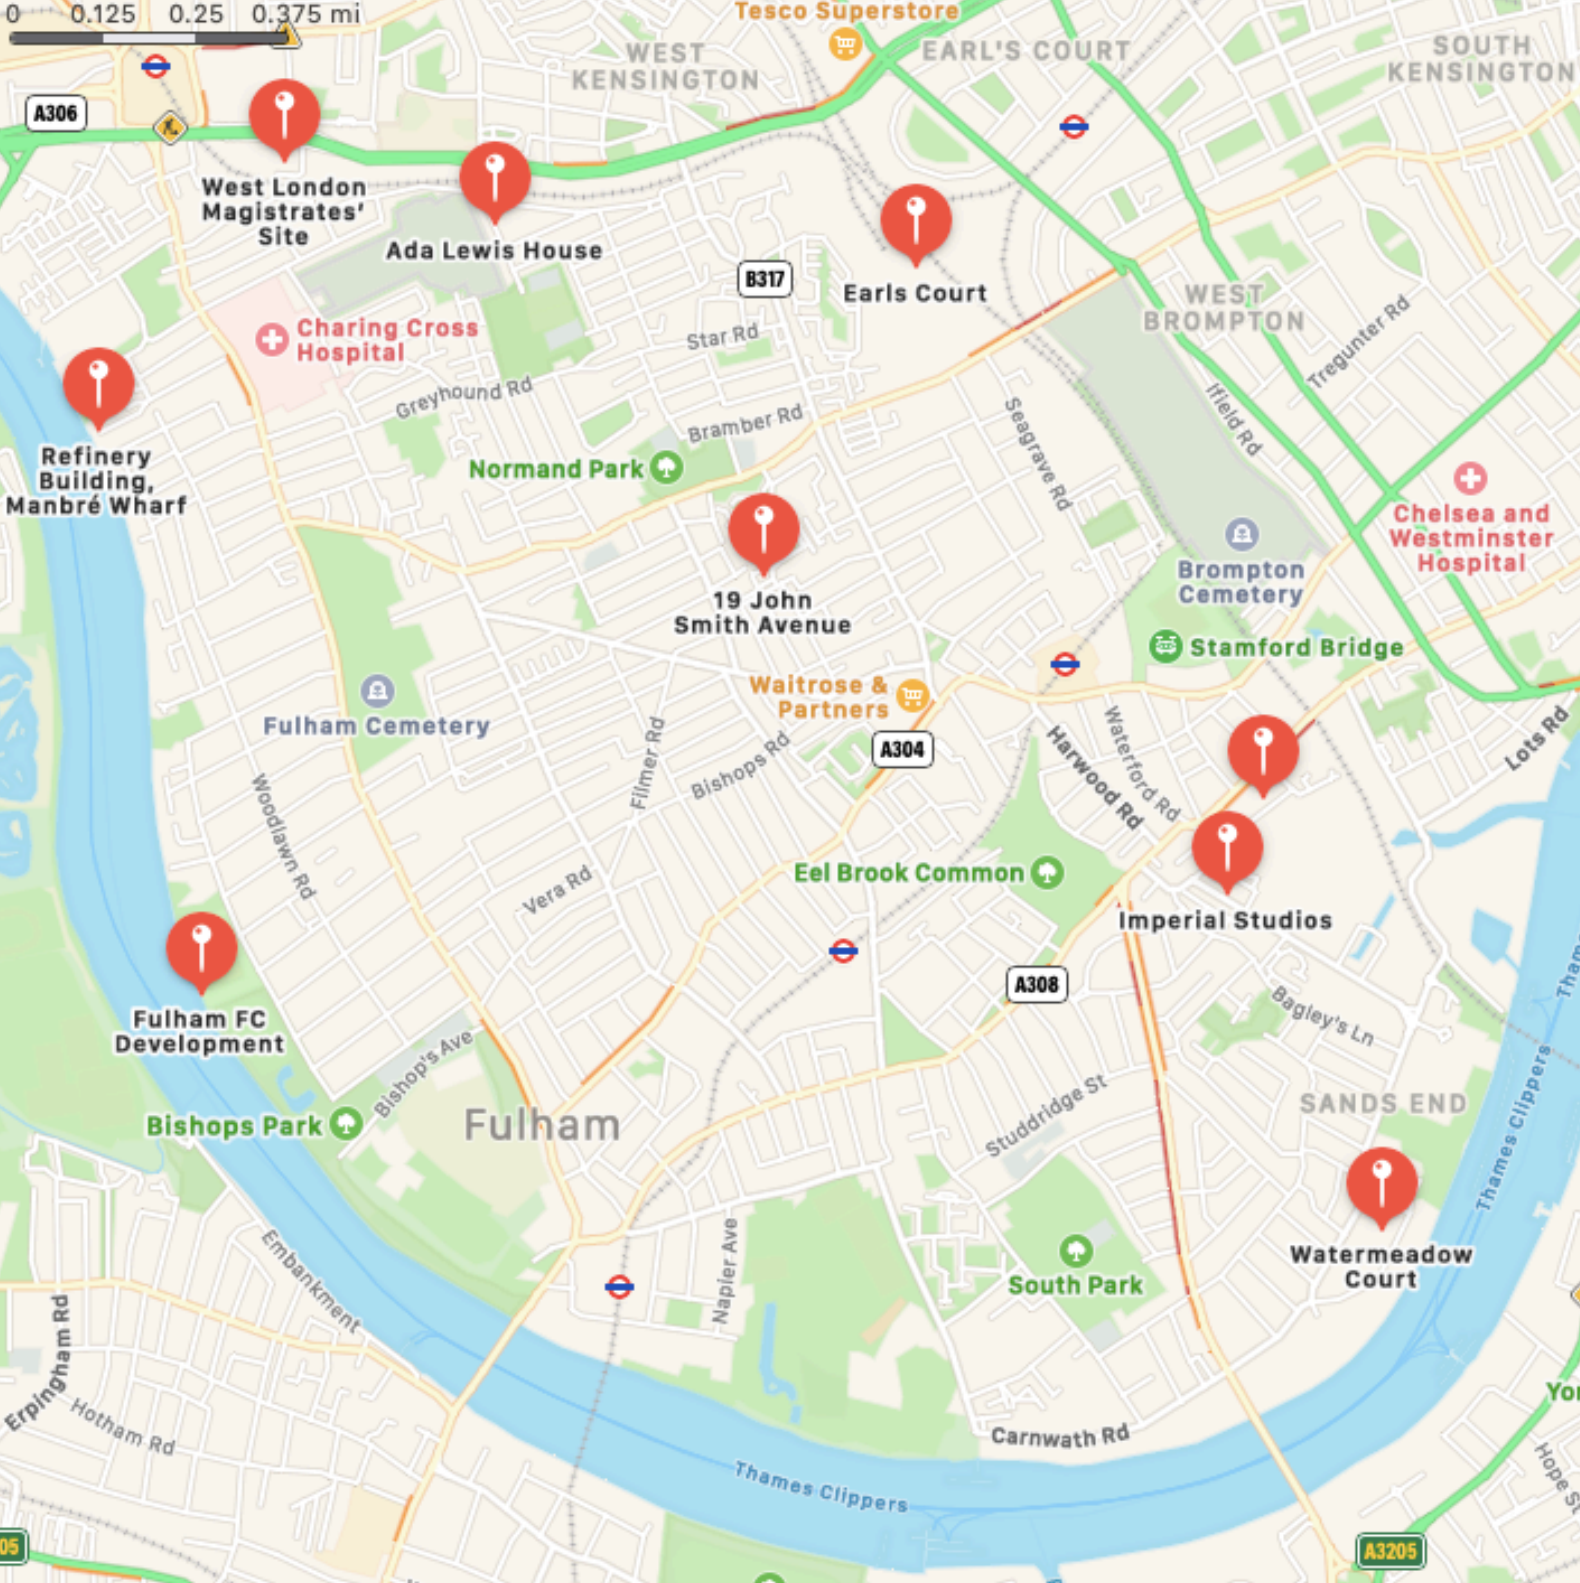

0 0.125 0.25 0.375 mi

West London Magistrates' Site

Ada Lewis House

Charing Cross Hospital

Refinery Building, Manbré Wharf

Normand Park

19 John Smith Avenue

Waitrose & Partners

Fulham Cemetery

Brompton Cemetery

Stamford Bridge

Chelsea and Westminster Hospital

Fulham FC Development

Eel Brook Common

Imperial Studios

Bishops Park

Fulham

South Park

SANDS END

Watermeadow Court

Thames Clippers

A3205